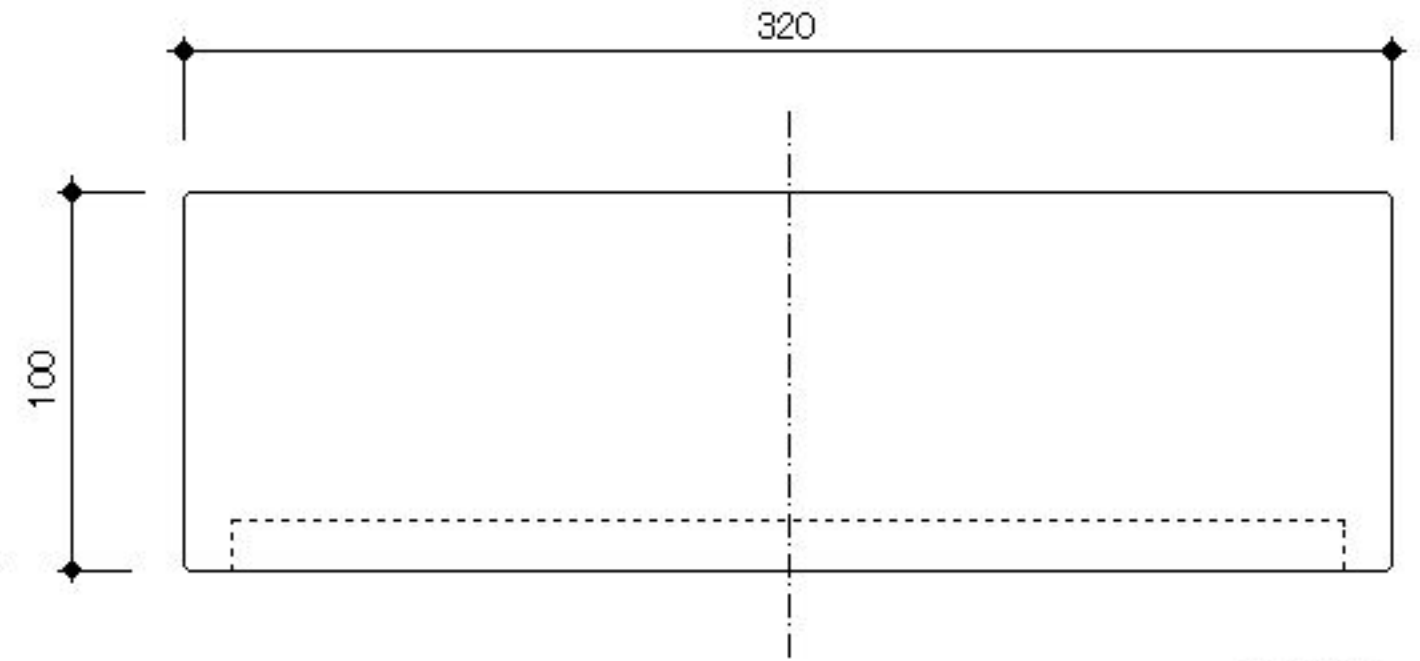

oval

側面図

平面図

scale=1:2

Y.collection
FURNITURE & INTERIOR DESIGN