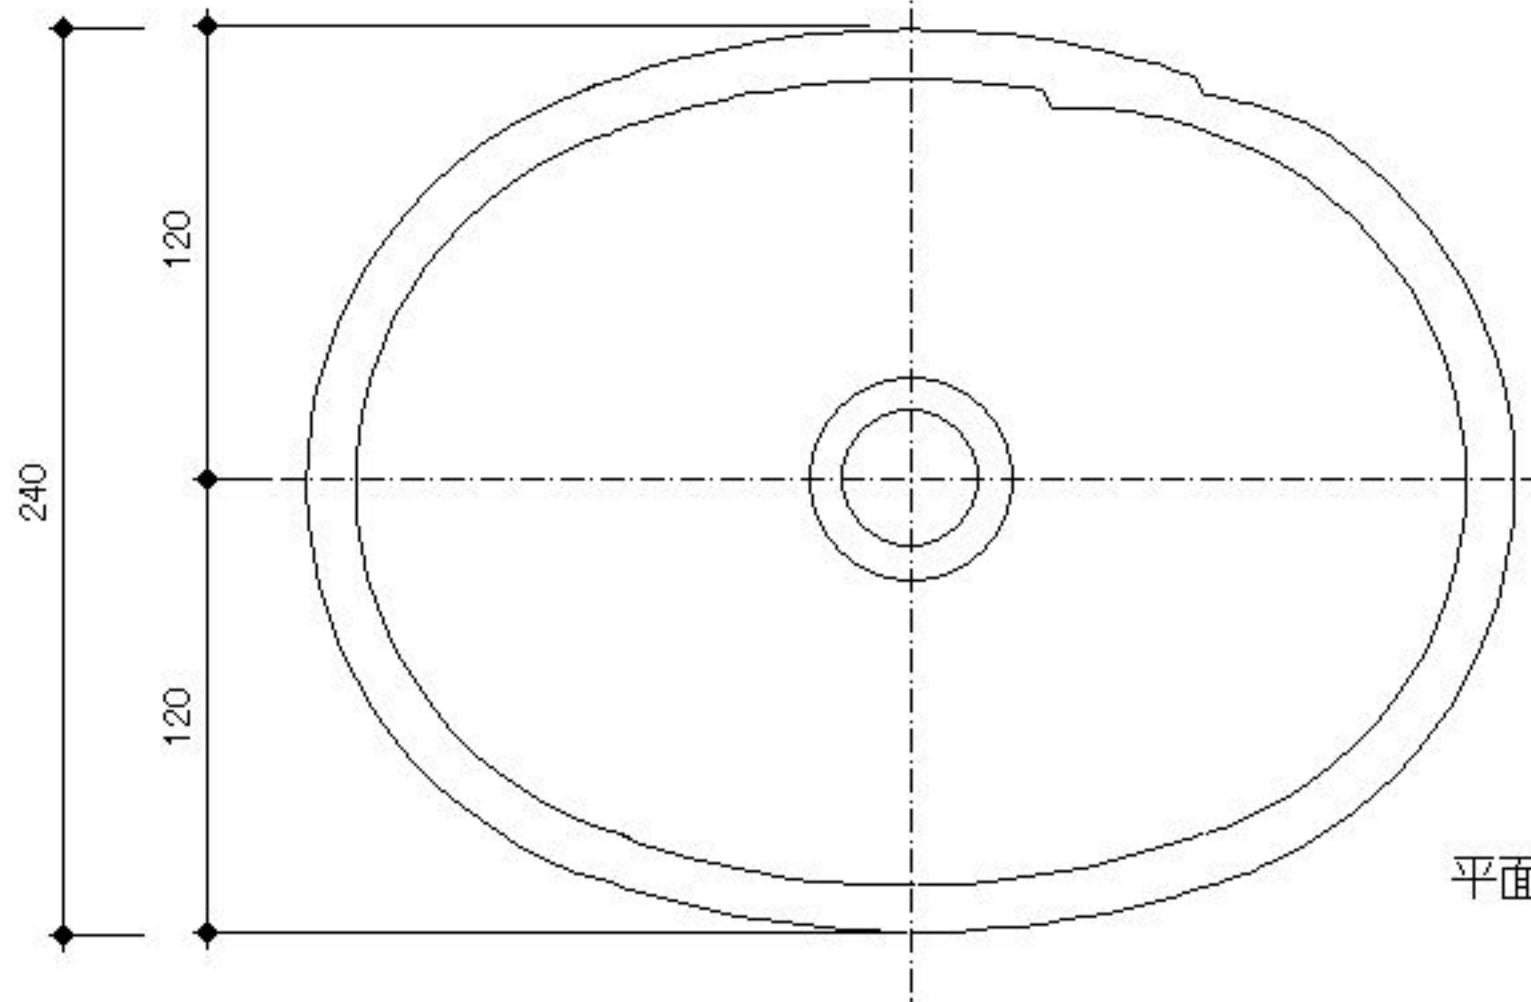

oval

側面図

平面図

scale=1:2

Y.collection
FURNITURE & INTERIOR DESIGN