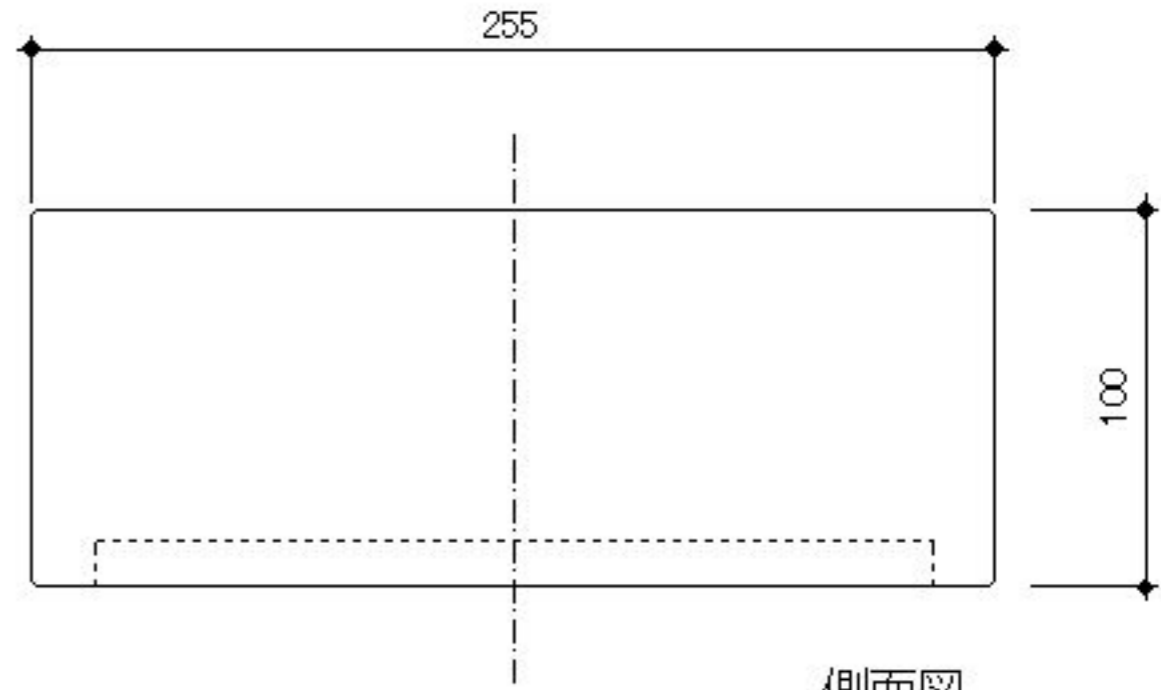

square

平面図

側面図

scale=1:2

Y.collection
FURNITURE & INTERIOR DESIGN