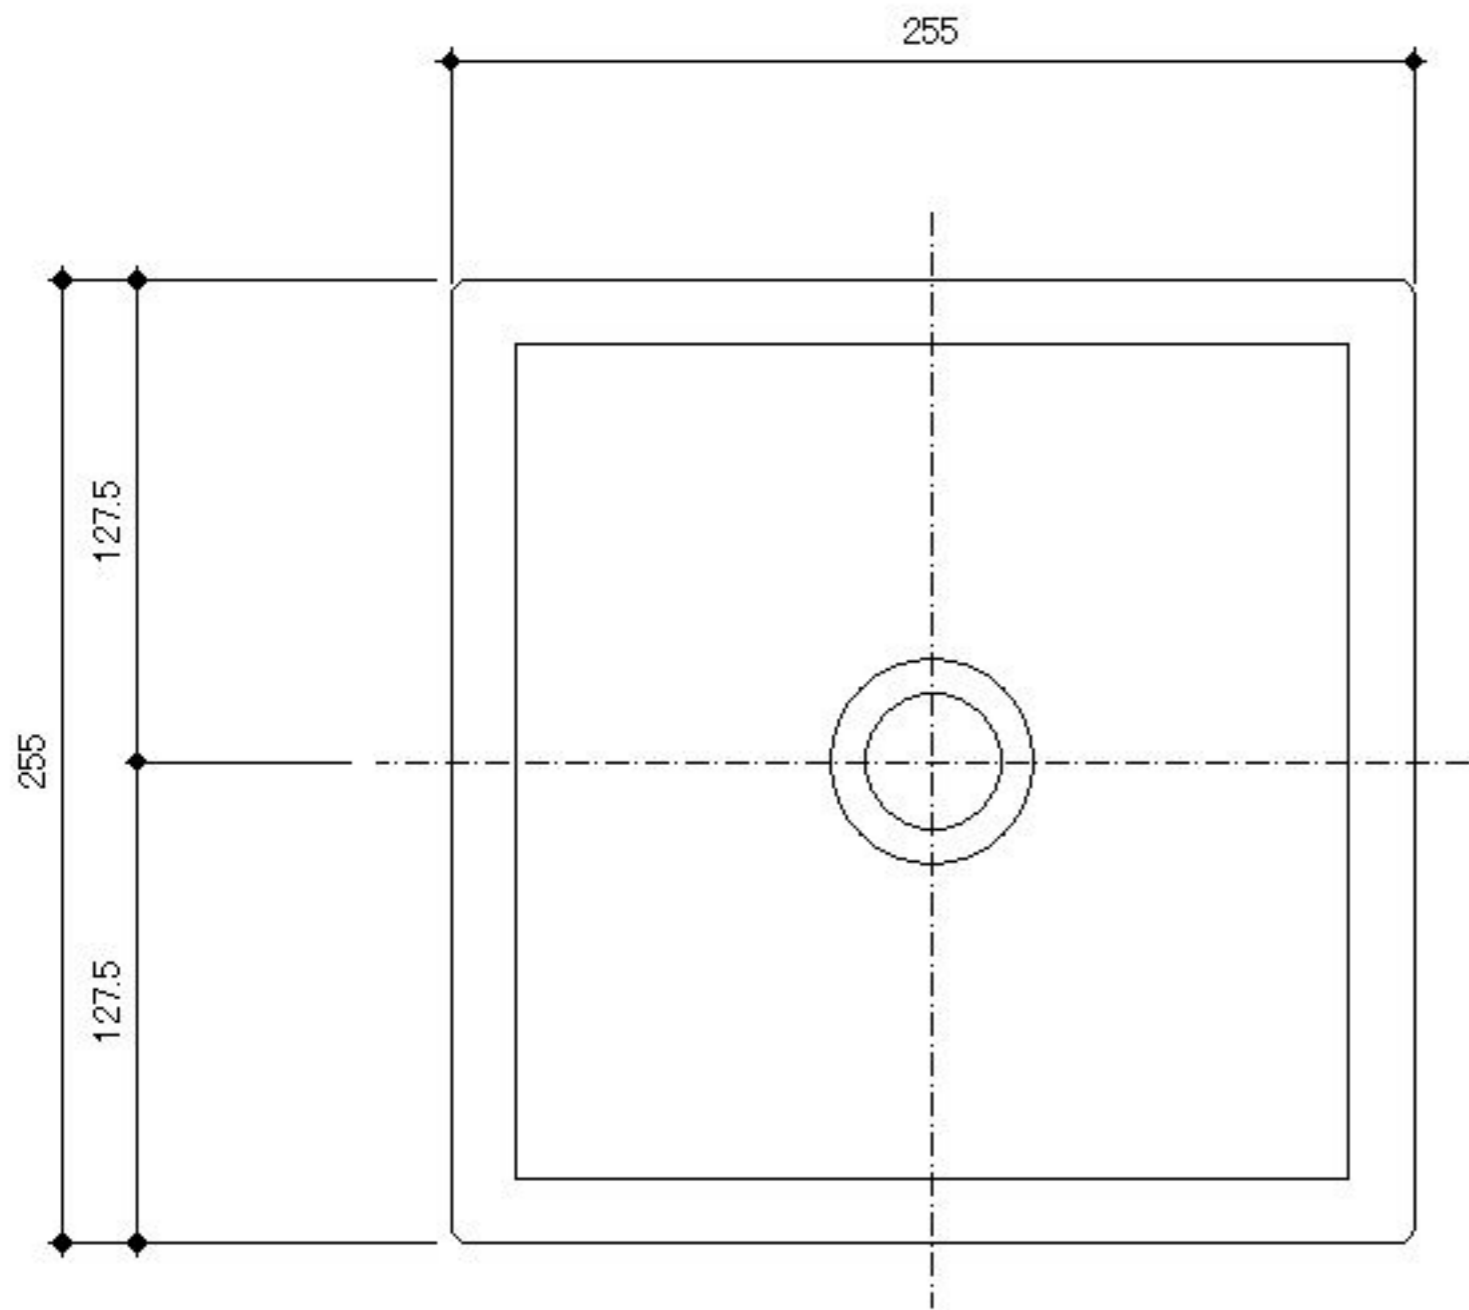

square

平面図

側面図

scale=1:2

Y.collection
FURNITURE & INTERIOR DESIGN