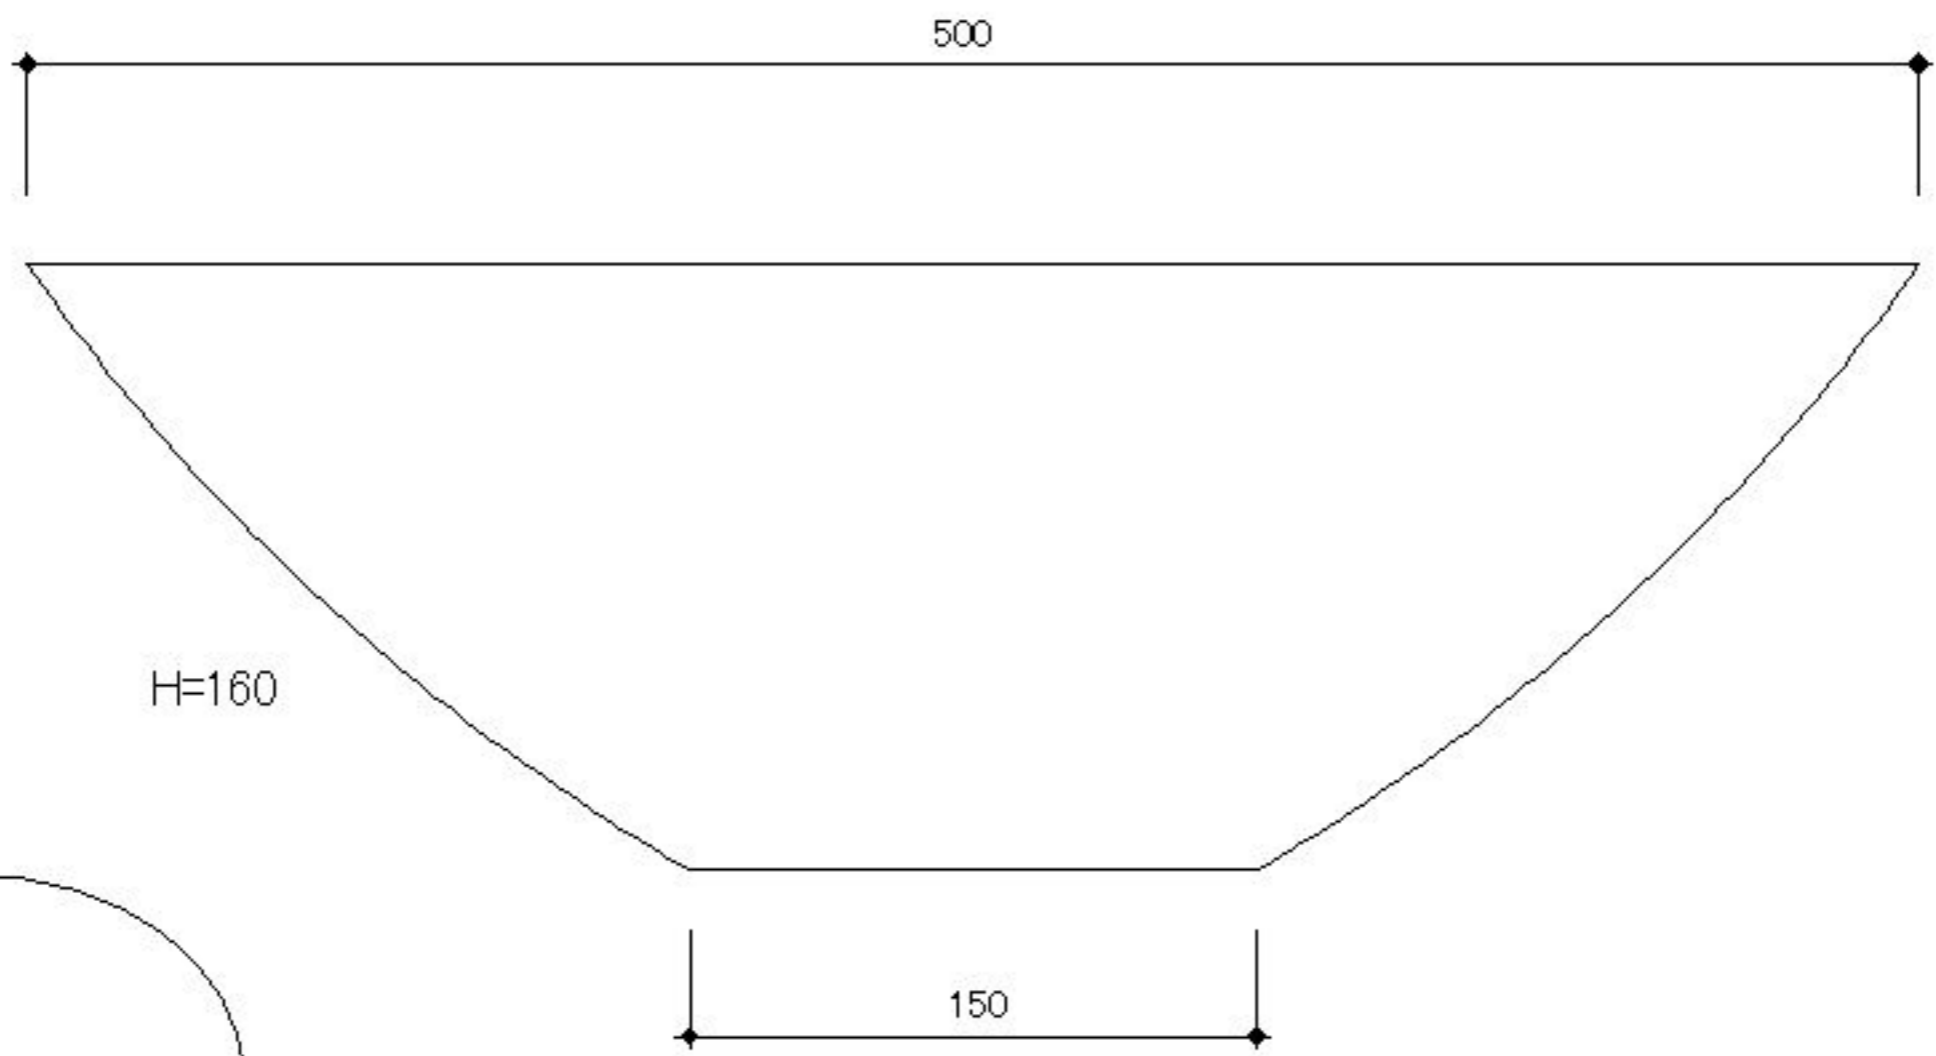

PD-506

scale=1:2

Y.collection
FURNITURE & INTERIOR DESIGN