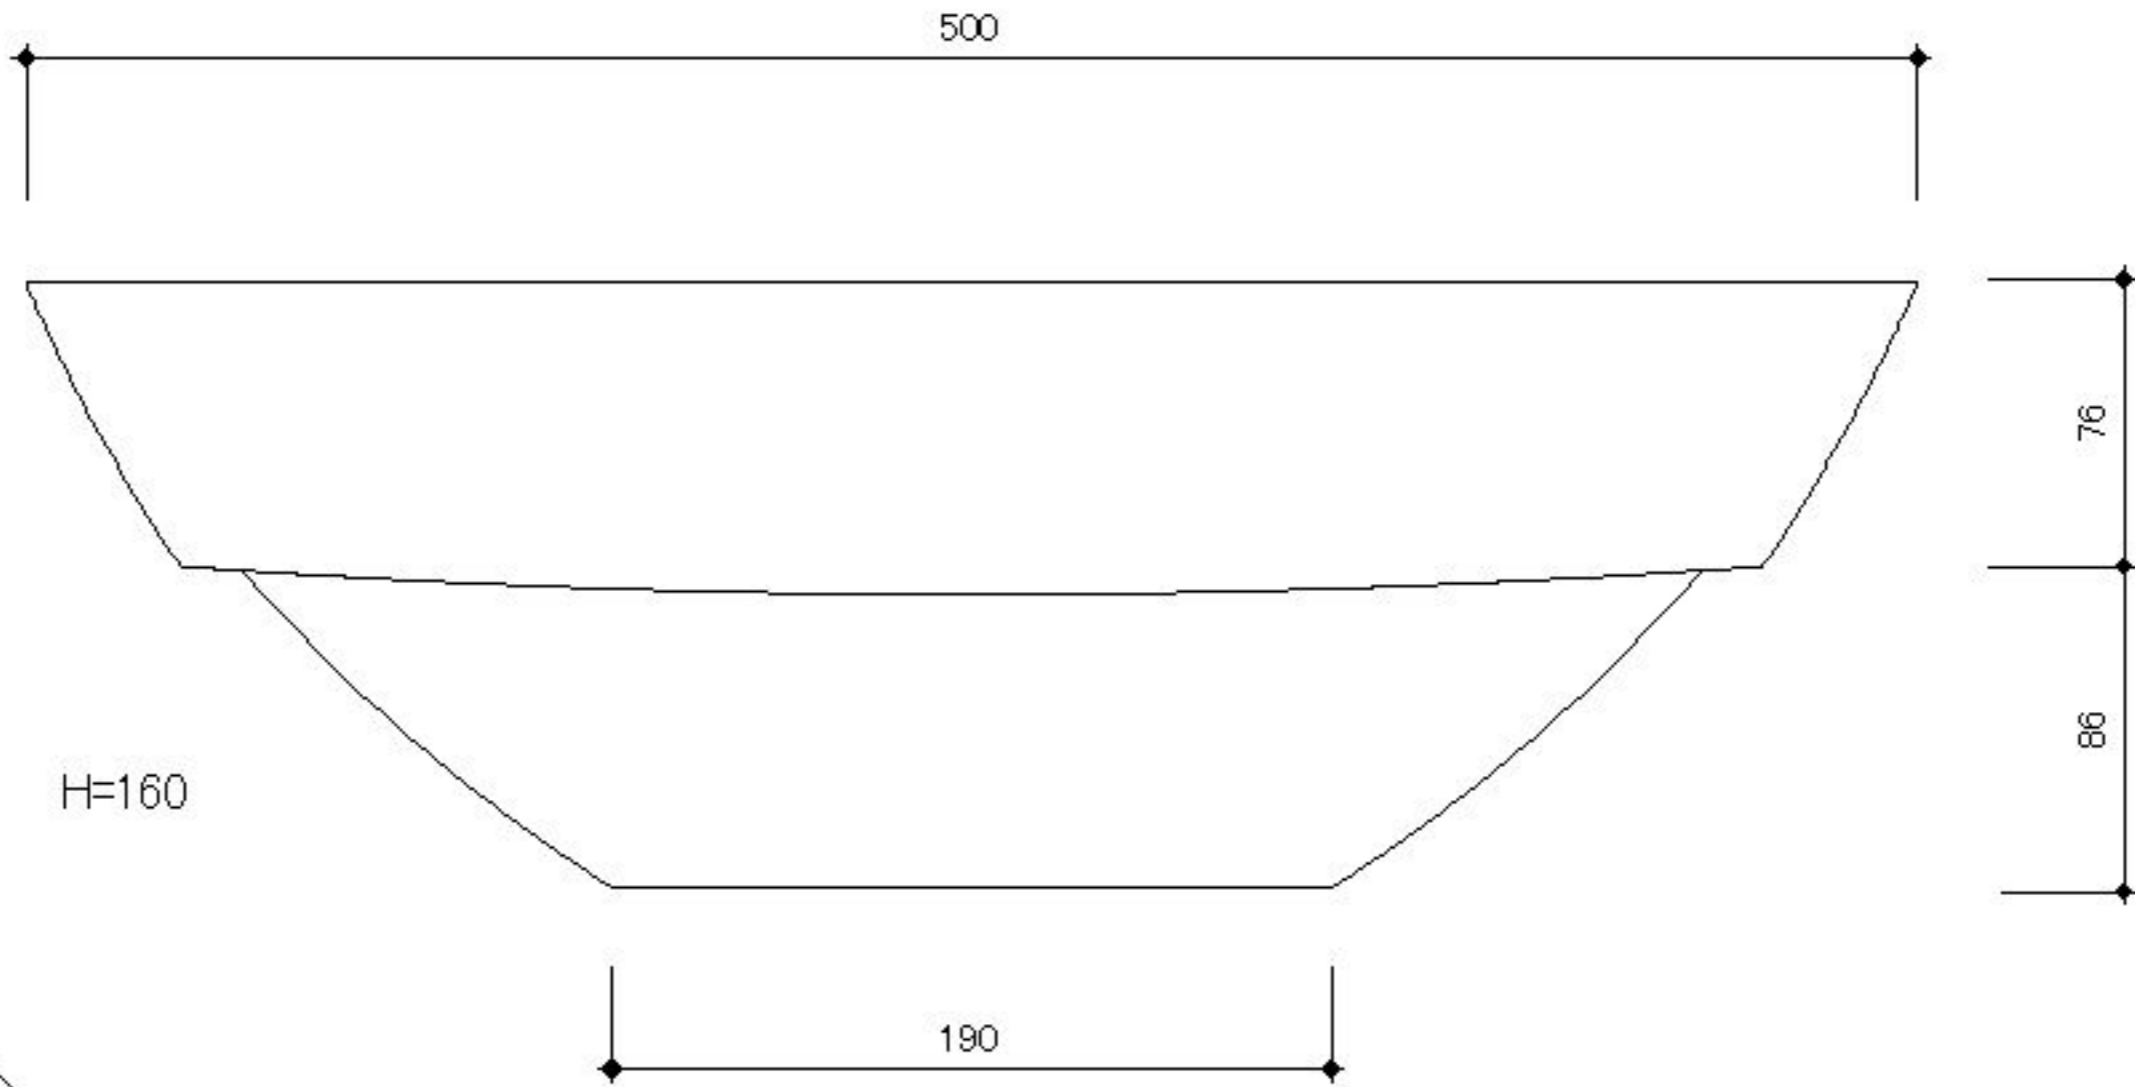

PD-505

平面图

scale=1:2

Y.collection
FURNITURE & INTERIOR DESIGN