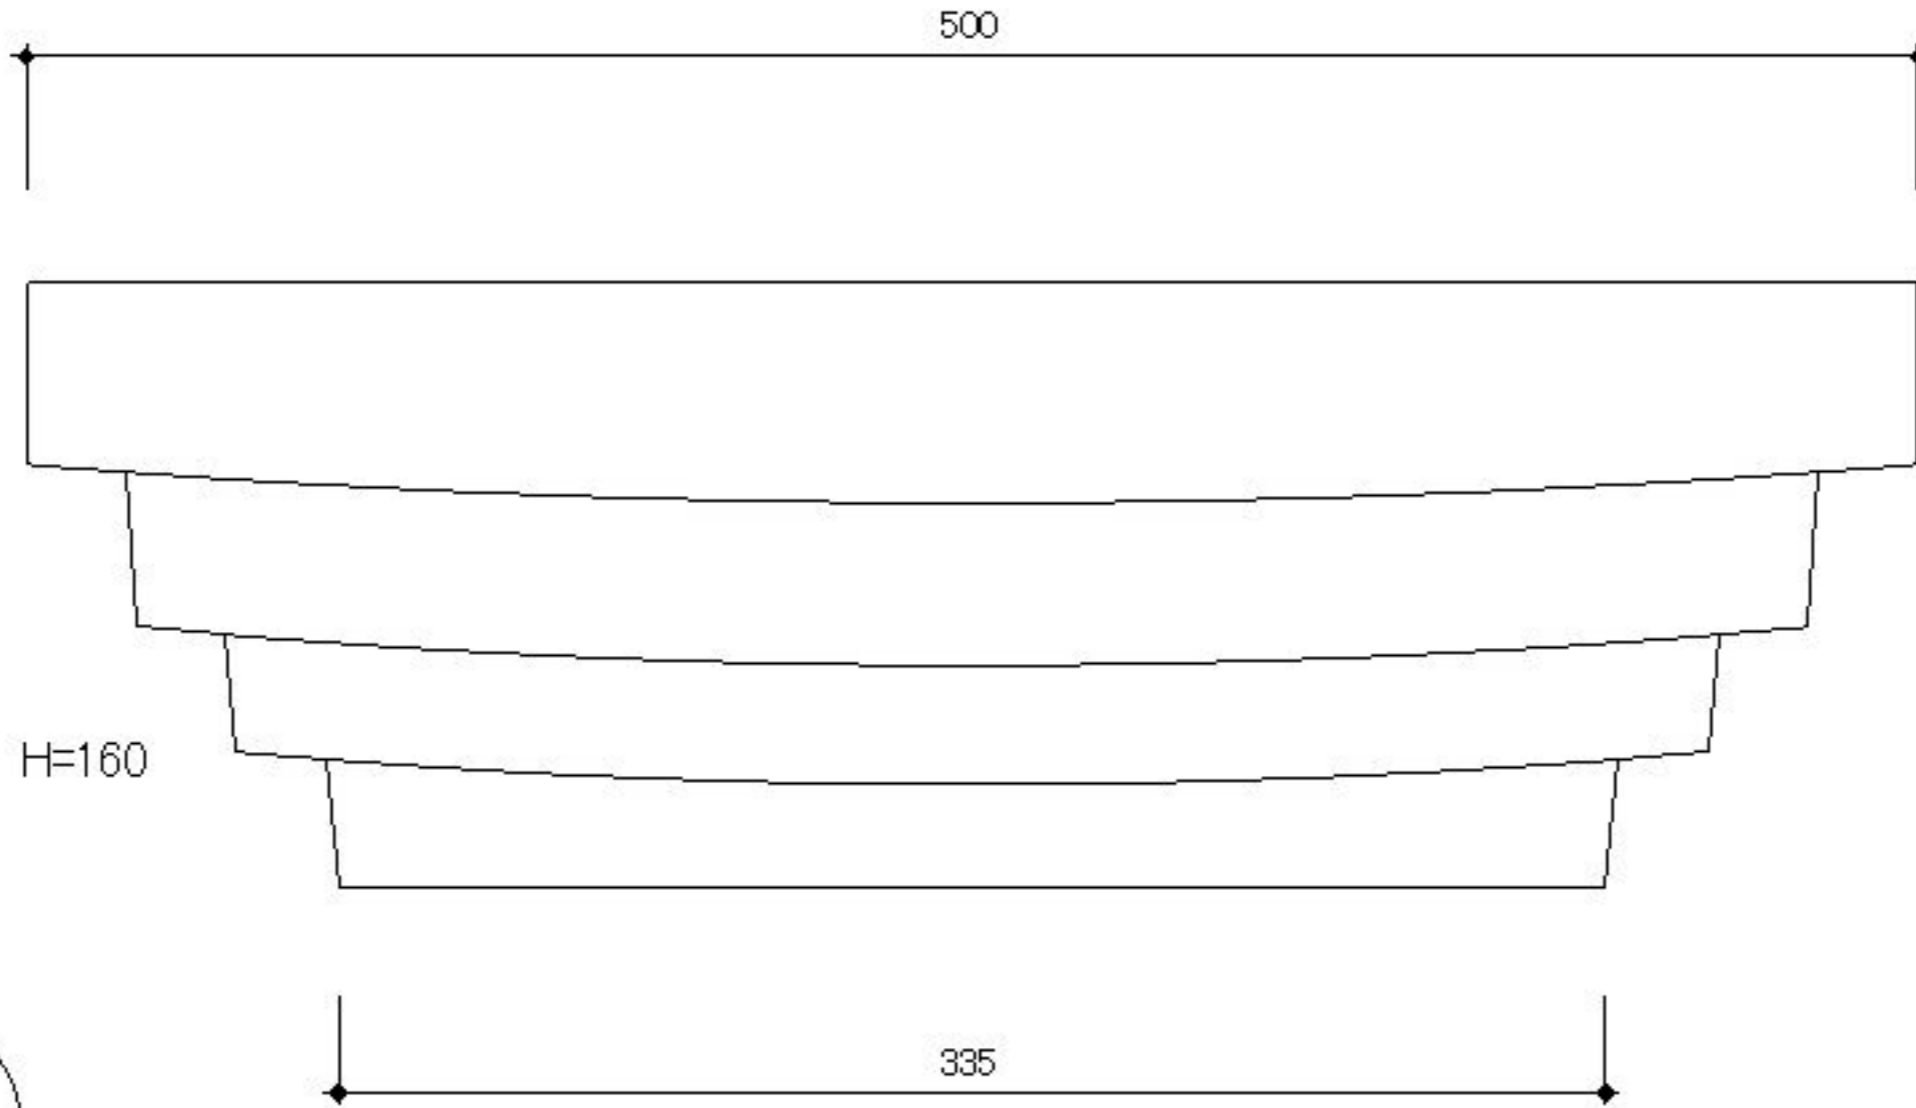

PD-504

平面図

scale=1:2

Y.collection
FURNITURE & INTERIOR DESIGN