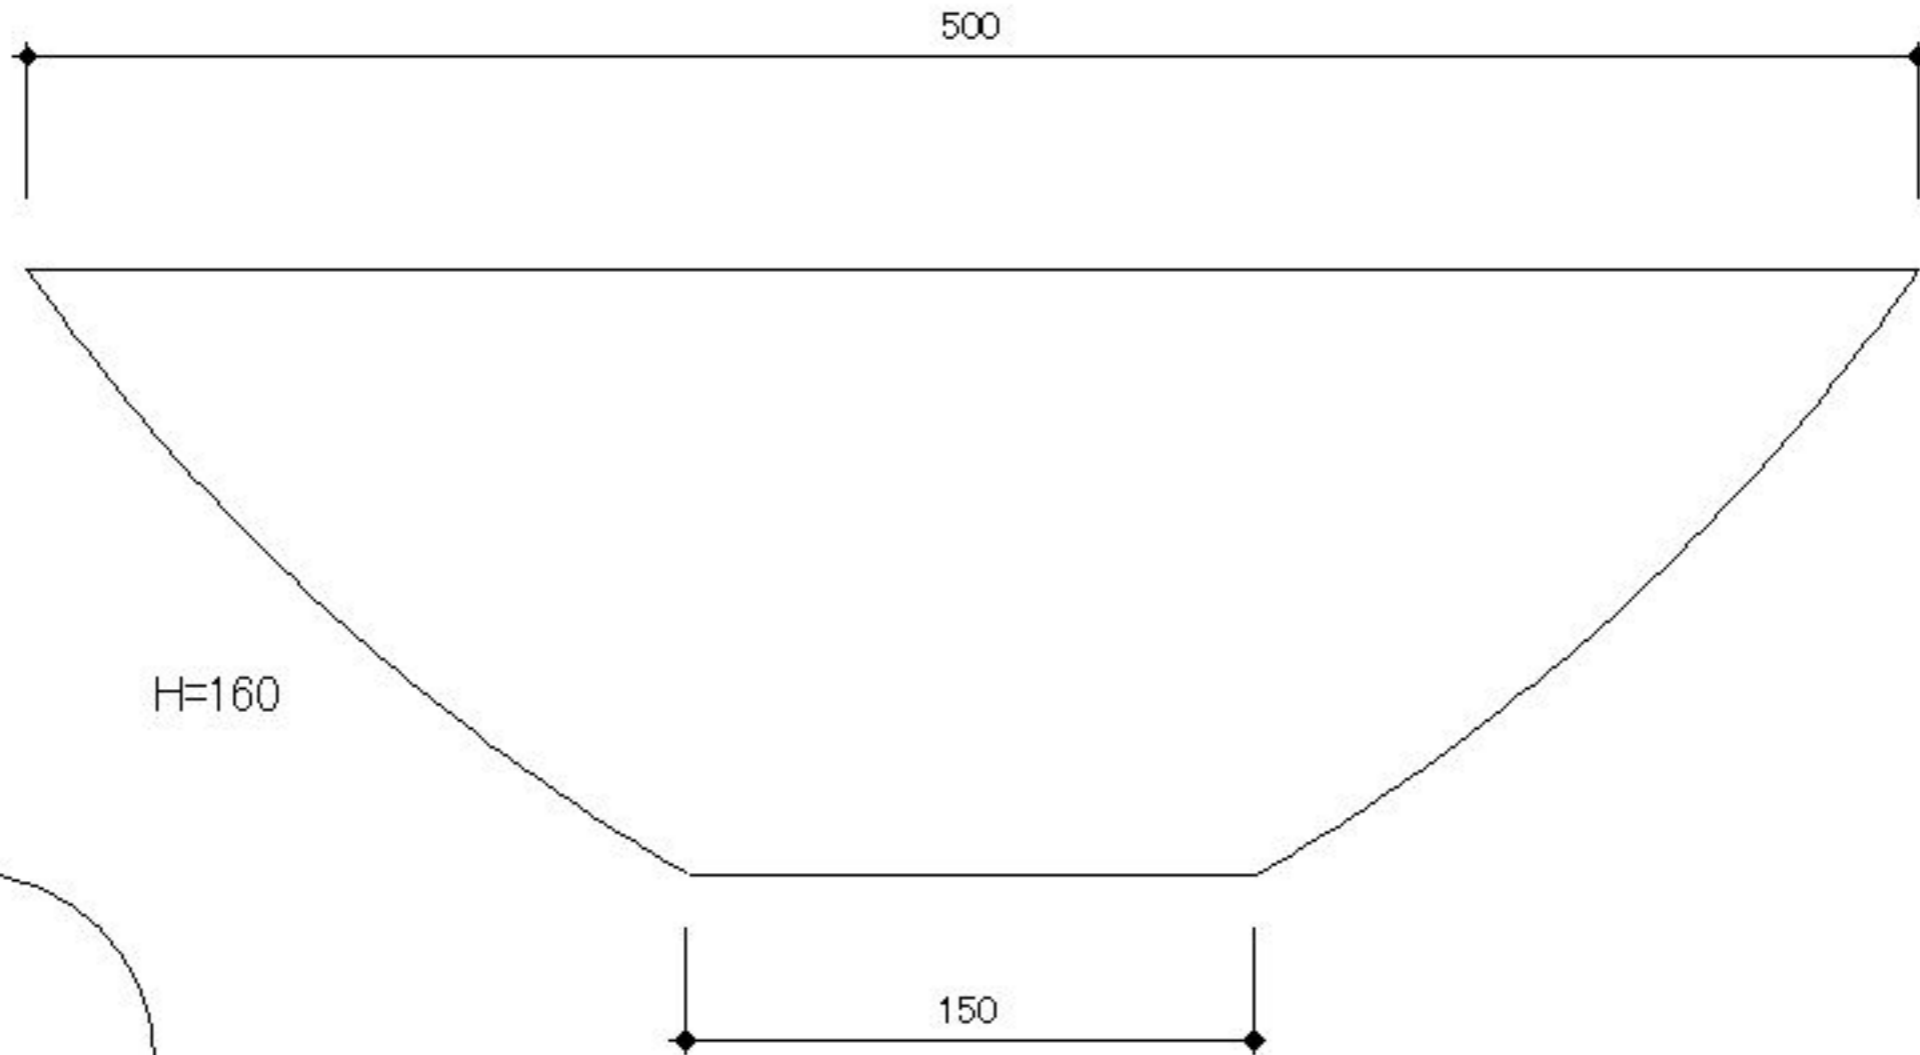

PD-501

平面図

scale=1:2

**Y.collection**  
FURNITURE & INTERIOR DESIGN